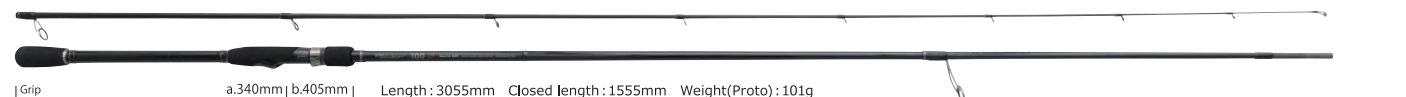

Ballistic 106MMH "BETA"

2024 NEW Ballistic

106 MMH BETA

Cast further with higher sensitivity. This is the one equipped cutting-edge technology to deliver your lure further than you expected.

In this rod, we sought after absolute casting distance and sensitivity. The blank of the new Ballistic 106MMH "BETA" has been fine tuned through the use of newest material in the market and fine engineering to achieve outstanding casting distance and sensitivity. This is our current answer to the ever lasting issue of long casting rods and as it is a one-off creation, it does not really fit in any category of our current lineup. As it is design for use in the surf and off the rocks, it is equipped with overwhelming butt power to go head-to-head with the huge fish.

PRICE :
LURE : 7~50g
LINE : PE 0.8~3.0

Spinning Model / 2pcs (Spigot Ferrule)
Guide: SIC-S Titanium frame K Guide
+Butt Guide: SIC Titanium frame RV Guide(Fuji)
Reel seat: DPS18 (Fuji) Up lock nut

- Suitable reel size: D: LT4000C~5000C-SW4000 / S: 4000~C5000-SW4000
- Target: Flatfish - Seabass - Black-Fin Seabass - Cherrysalmon
- Field: Sandy Shore - Rocks - River

Scheduled to be released in March 2024